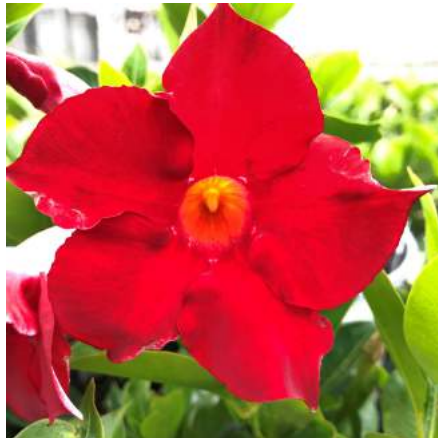

Dipladenia

Madinia Red

4.5 Garden Exclusives

Syngenta Flowers

These tropical like annuals are a favorite. Moved from 5.0 GE to 4.5 GE in 2024

Exposure : Sun

Height: 10 - 12 in

Spread: 10 - 12 in

Dipladenia

Madinia Pink

4.5 Garden Exclusives

Syngenta Flowers

These tropical like annuals are a favorite. Moved from 5.0 GE to 4.5 GE in 2024

Exposure : Sun

Height: 10 - 12 in

Spread: 10 - 12 in