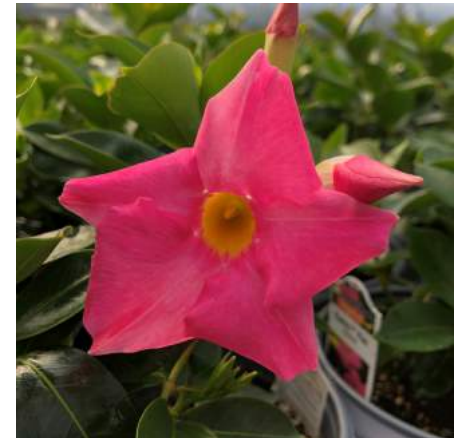

Dipladenia

Madinia Pink

4.5 Garden Exclusives

Syngenta Flowers

These tropical like annuals are a favorite. Moved from 5.0 GE to 4.5 GE in 2024

Exposure : Sun

Height: 10 - 12 in

Spread: 10 - 12 in

Dipladenia

Madinia White

4.5 Garden Exclusives

Syngenta Flowers

These tropical like annuals are a favorite. Moved from 5.0 GE to 4.5 GE in 2024

Exposure : Sun

Height: 10 - 12 in

Spread: 10 - 12 in