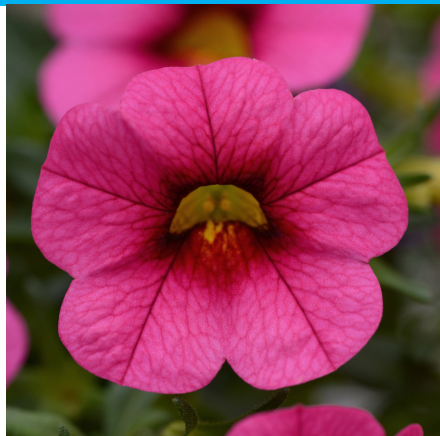

306 Garden Exclusive

Calibrachoa Conga Dark Blue (306 GE)

Full Sun
6-10" Tall/ 8-10" Spread

Calibrachoa Conga Red (306 GE)

Full Sun
6-10" Tall/ 8-10" Spread

GE= Garden Exclusives

PW = Proven Winners

2025 Calibrachoa varieties & Colors

306 Garden Exclusive

Calibrachoa Conga Rose (306)
GE

Calibrachoa Conga White
(306 GE)

Calibrachoa Conga Yellow (306)
GE

Full Sun
6-10" Tall/ 8-10" Spread

Full Sun
6-10" Tall/ 8-10" Spread

Full Sun
6-10" Tall/ 8-10" Spread