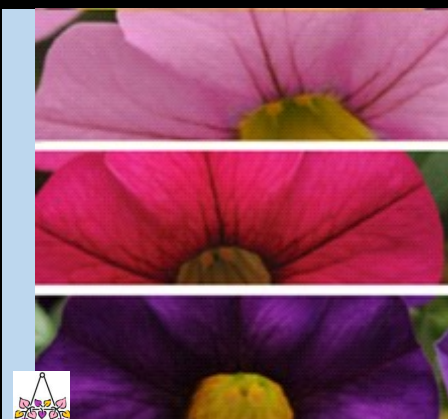

Calibrachoa Single Mix:
Cabaret Bright Red, Deep Blue,
Deep Yellow

Calibrachoa Single Mix:
Cabaret Bright Red, Deep
Yellow, Orange

Calibrachoa Single Mix:
Cabaret Deep Yellow, Midnight
Blue, Pink

Calibrachoa Single Mix:
Cabaret Lavender, Light Pink,
White