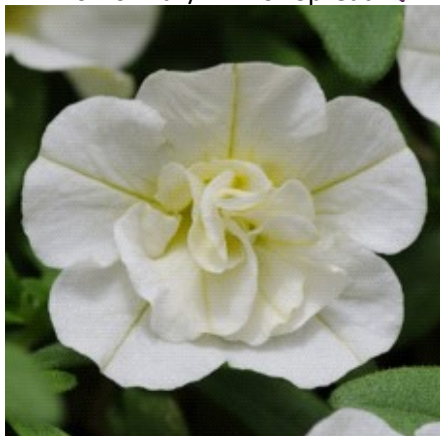

GE= Garden Exclusives
PW = Proven Winners

2025 Calibrachoa varieties & colors

4.5" Garden Exclusive

Calibrachoa MiniFamous (Neo)
Double Amethyst (GE)

 Full Sun
6-10" Tall/ 12-16" Spread 

Calibrachoa MiniFamous (Neo)
Double Deep Yellow (GE)

 Full Sun
6-10" Tall/ 12-16" Spread 

Calibrachoa MiniFamous (Neo)
Double Pink (GE)

 Full Sun
6-10" Tall/ 12-16" Spread 

Calibrachoa MiniFamous (Neo)
Double Purple (GE)

 Full Sun
6-10" Tall/ 12-16" Spread 

Calibrachoa MiniFamous (Uno)
Double Dark Blue (GE)

 Full Sun
6-10" Tall/ 12-16" Spread 

Calibrachoa MiniFamous (Uno)
Double Red (GE)

 Full Sun
6-10" Tall/ 12-16" Spread 

Calibrachoa MiniFamous (Uno)
Double White (GE)