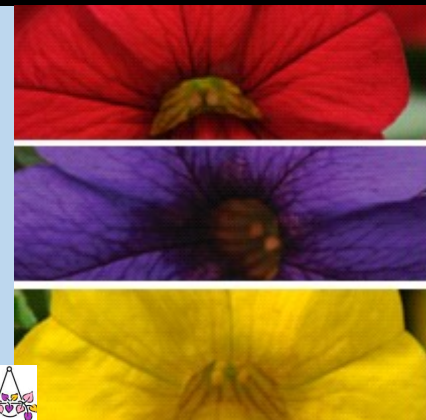

Calibrachoa Dbl Mixes (10" HB - Sold Assorted)

Calibrachoa Single Mixes (Sold as Assorted)

Calibrachoa Double Mix:
Funtopia Blue & Funtopia Pink

Calibrachoa Single Mix:
Cabaret Bright Red, Deep Blue,
White