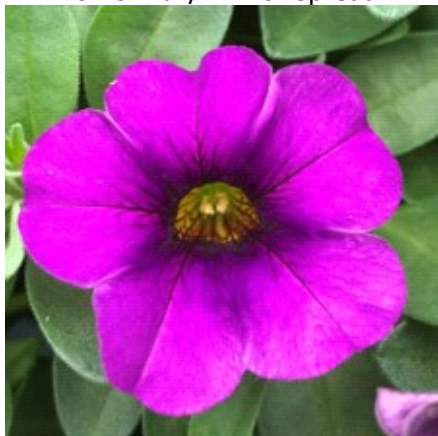

 Full Sun
6-10" Tall/ 12-16" Spread 

Calibrachoa MiniFamous (Neo)
Double Pink (GE)

 Full Sun
6-10" Tall/ 12-16" Spread 

Calibrachoa MiniFamous (Neo)
Double Purple (GE)

 Full Sun
6-10" Tall/ 12-16" Spread 

Calibrachoa MiniFamous (Uno)
Double Dark Blue (GE)

 Full Sun
6-10" Tall/ 12-16" Spread 

Calibrachoa MiniFamous (Uno)
Double Red (GE)

 Full Sun
6-10" Tall/ 12-16" Spread 

Calibrachoa MiniFamous (Uno)
Double White (GE)

 Full Sun
6-10" Tall/ 12-16" Spread 

Calibrachoa Aloha Kona Dark
Lavender (GE)

 Full Sun
6-8" Tall/ 10-14" Spread

Calibrachoa Aloha Kona Dark Red
(GE)

 Full Sun
6-8" Tall/ 10-14" Spread

2025 Calibrachoa varieties & colors