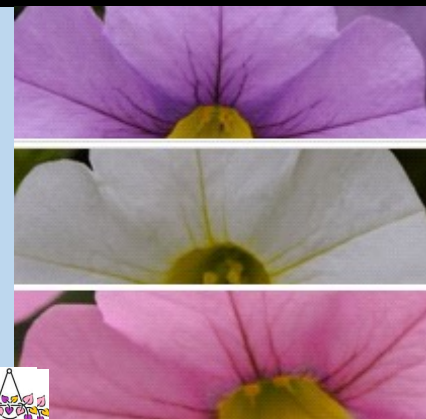

Calibrachoa Single Mix:
Cabaret Lavender, Light Pink,
White