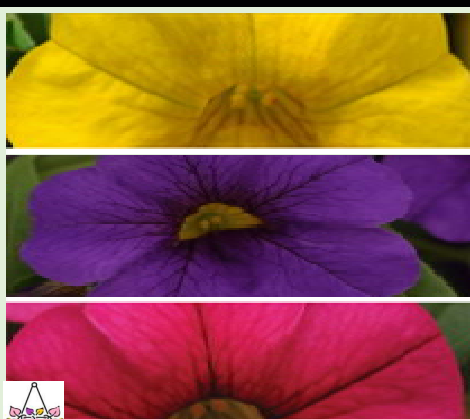

Calibrachoa Single Mix:
Cabaret Deep Yellow, Midnight
Blue, Pink