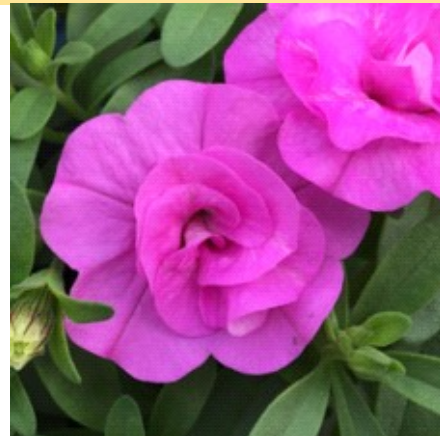

GE= Garden Exclusives
PW = Proven Winners

2025 Calibrachoa varieties & colors

4.5" Garden Exclusive

Calibrachoa MiniFamous (Neo)
Double Amethyst (GE)

 Full Sun
6-10" Tall/ 12-16" Spread 

Calibrachoa MiniFamous (Neo)
Double Deep Yellow (GE)

 Full Sun
6-10" Tall/ 12-16" Spread 

Calibrachoa MiniFamous (Neo)
Double Pink (GE)

 Full Sun
6-10" Tall/ 12-16" Spread 

Calibrachoa MiniFamous (Neo)
Double Purple (GE)

 Full Sun
6-10" Tall/ 12-16" Spread 

Calibrachoa MiniFamous (Uno)
Double Dark Blue (GE)

 Full Sun
6-10" Tall/ 12-16" Spread 

Calibrachoa MiniFamous (Uno)
Double Red (GE)

 Full Sun
6-10" Tall/ 12-16" Spread 

Calibrachoa MiniFamous (Uno)
Double White (GE)