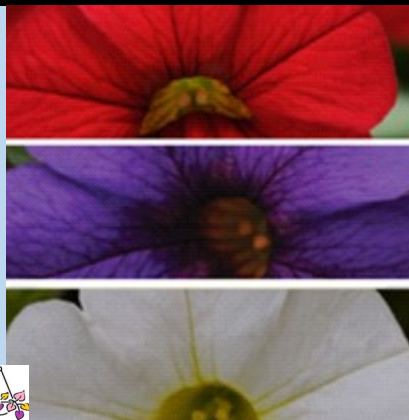

Calibrachoa Single Mix:
Cabaret Bright Red, Deep Blue,
White