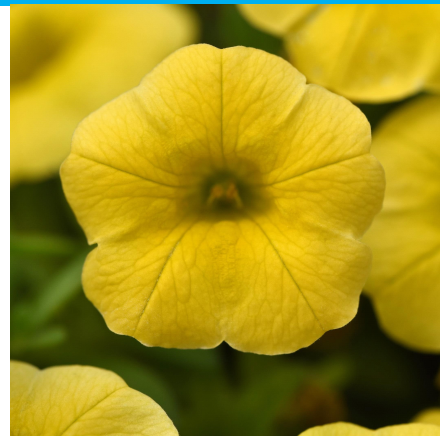

306 Garden Exclusive

Calibrachoa Conga Dark Blue (306 GE)

Full Sun
6-10" Tall/ 8-10" Spread

Calibrachoa Conga Red (306 GE)

Full Sun
6-10" Tall/ 8-10" Spread

GE= Garden Exclusives

PW = Proven Winners

2025 Calibrachoa varieties & Colors

306 Garden Exclusive

Calibrachoa Conga Rose (306)
GE

Calibrachoa Conga White
(306 GE)

Calibrachoa Conga Yellow (306)
GE

Full Sun
6-10" Tall/ 8-10" Spread

Full Sun
6-10" Tall/ 8-10" Spread

Full Sun
6-10" Tall/ 8-10" Spread