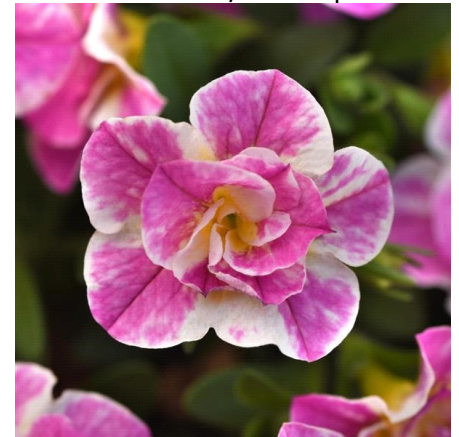

Full Sun
6-10" Tall/ 10-12" Spread

Calibrachoa Calitastic Cappuccino (GE)

Full Sun
6-12" Tall/ 8-12" Spread

Calibrachoa Chameleon Blueberry Scone (GE)

Full Sun
4-8" Tall/ 8-10" Spread

Calibrachoa MiniFamous (Uno) Funtopia Blue (GE)

Full Sun
8-10" Tall/ 10-12" Spread

Calibrachoa MiniFamous (Uno) Funtopia Pink (GE)

Full Sun
8-10" Tall/ 10-12" Spread

4.5" Garden Exclusive

Calibrachoa MiniFamous (Uno) Orange + Red Vein (GE)

Full Sun
8-10" Tall/ 10-12" Spread