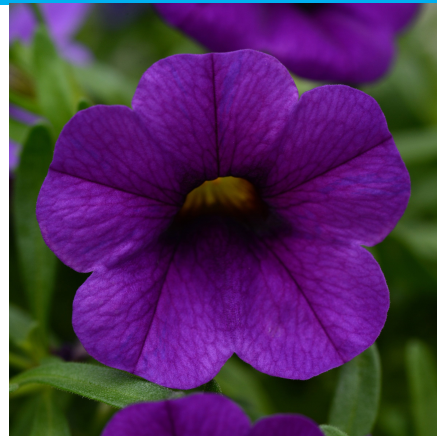

Full Sun
6-10" Tall/ 10-12" Spread

Calibrachoa Calitastic Cappuccino (GE)

Full Sun
6-12" Tall/ 8-12" Spread

Calibrachoa Chameleon Blueberry Scone (GE)

Full Sun
4-8" Tall/ 8-10" Spread

Calibrachoa MiniFamous (Uno) Funtopia Blue (GE)

Full Sun
8-10" Tall/ 10-12" Spread

Calibrachoa MiniFamous (Uno) Funtopia Pink (GE)

Full Sun
8-10" Tall/ 10-12" Spread

4.5" Garden Exclusive

Calibrachoa MiniFamous (Uno) Orange + Red Vein (GE)

Full Sun
8-10" Tall/ 10-12" Spread

306 Garden Exclusive

Calibrachoa Conga Dark Blue (306 GE)

Full Sun
6-10" Tall/ 8-10" Spread

Calibrachoa Conga Red (306 GE)

Full Sun
6-10" Tall/ 8-10" Spread

GE= Garden Exclusives

PW = Proven Winners

2025 Calibrachoa varieties & Colors

306 Garden Exclusive

Calibrachoa Conga Rose (306)
GE

Calibrachoa Conga White
(306 GE)

Calibrachoa Conga Yellow (306)
GE

Full Sun
6-10" Tall/ 8-10" Spread

Full Sun
6-10" Tall/ 8-10" Spread

Full Sun
6-10" Tall/ 8-10" Spread