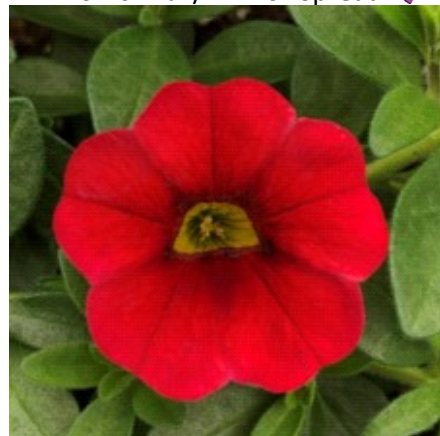

 Full Sun
6-10" Tall/ 12-16" Spread 

Calibrachoa MiniFamous (Neo)
Double Pink (GE)

 Full Sun
6-10" Tall/ 12-16" Spread 

Calibrachoa MiniFamous (Neo)
Double Purple (GE)

 Full Sun
6-10" Tall/ 12-16" Spread 

Calibrachoa MiniFamous (Uno)
Double Dark Blue (GE)

 Full Sun
6-10" Tall/ 12-16" Spread 

Calibrachoa MiniFamous (Uno)
Double Red (GE)

 Full Sun
6-10" Tall/ 12-16" Spread 

Calibrachoa MiniFamous (Uno)
Double White (GE)

 Full Sun
6-10" Tall/ 12-16" Spread 

Calibrachoa Aloha Kona Dark
Lavender (GE)

 Full Sun
6-8" Tall/ 10-14" Spread

Calibrachoa Aloha Kona Dark Red
(GE)

 Full Sun
6-8" Tall/ 10-14" Spread

2025 Calibrachoa varieties & colors