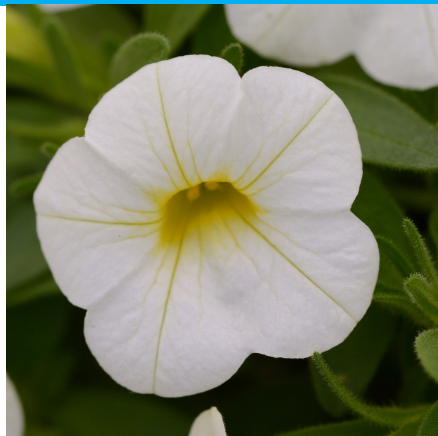

306 Garden Exclusive

Calibrachoa Conga Dark Blue (306 GE)

Full Sun
6-10" Tall/ 8-10" Spread

Calibrachoa Conga Red (306 GE)

Full Sun
6-10" Tall/ 8-10" Spread

GE= Garden Exclusives

PW = Proven Winners

2025 Calibrachoa varieties & Colors

306 Garden Exclusive

Calibrachoa Conga Rose (306)
GE

Calibrachoa Conga White
(306 GE)

Calibrachoa Conga Yellow (306)
GE

Full Sun
6-10" Tall/ 8-10" Spread

Full Sun
6-10" Tall/ 8-10" Spread

Full Sun
6-10" Tall/ 8-10" Spread